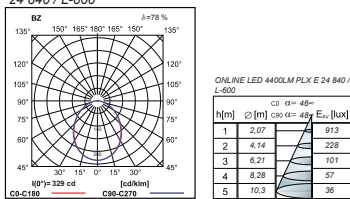

ONLINE LED

ONLINE LED

ONLINE LED 4400LM PLX E
24 840 / L-600